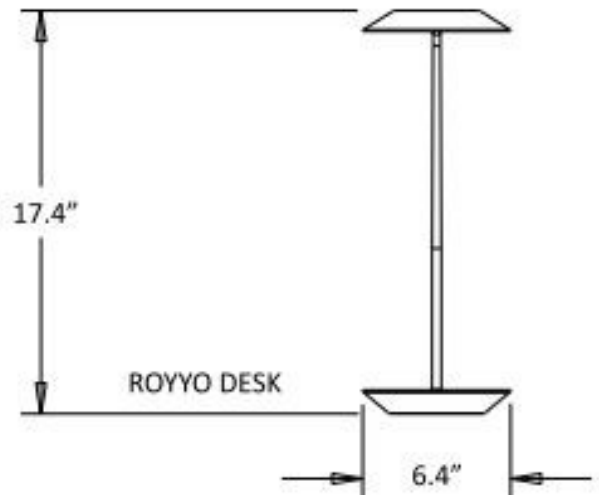

Royyo LED floor lamp

Product Specification

Product codes:	TBC
Colour finishes:	Black, white, chrome, Silver, copper
Base colour finishes:	Black, white, silver, chrome, Copper, oak, walnut, brass
Lumens:	600
Energy consumption:	11 Watts
LED rated lifespan:	50,000 hours
Colour temperature:	Soft warm, 3,000K
Colour rendering index (CRI):	90+
Dimmer:	Built-in
Brightness adjustability:	Continuous dimming
Material:	Aluminium/plastic